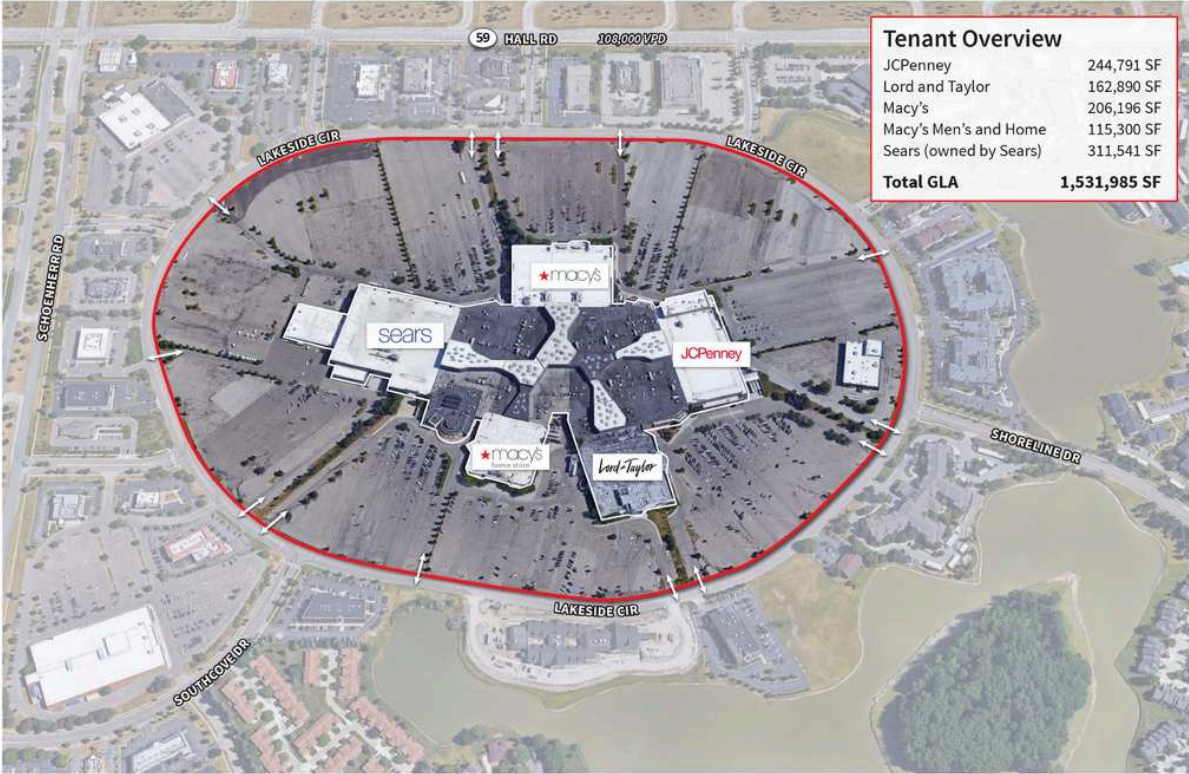

Lakeside Mall

Lakeside Mall

14000 Lakeside Circle, Sterling Heights, MI 48313

| Tenant Overview | |
|------------------------|---------------------|
| JCPenney | 244,791 SF |
| Lord and Taylor | 162,890 SF |
| Macy's | 206,196 SF |
| Macy's Men's and Home | 115,300 SF |
| Sears (owned by Sears) | 311,541 SF |
| Total GLA | 1,531,985 SF |

Revision Date: 04/09/19

- 1 The Buckle
- 2 Macy's
- 3 Victoria's Secret
- 4 H & M
- 5 Hollister
- 6 New York & Co.