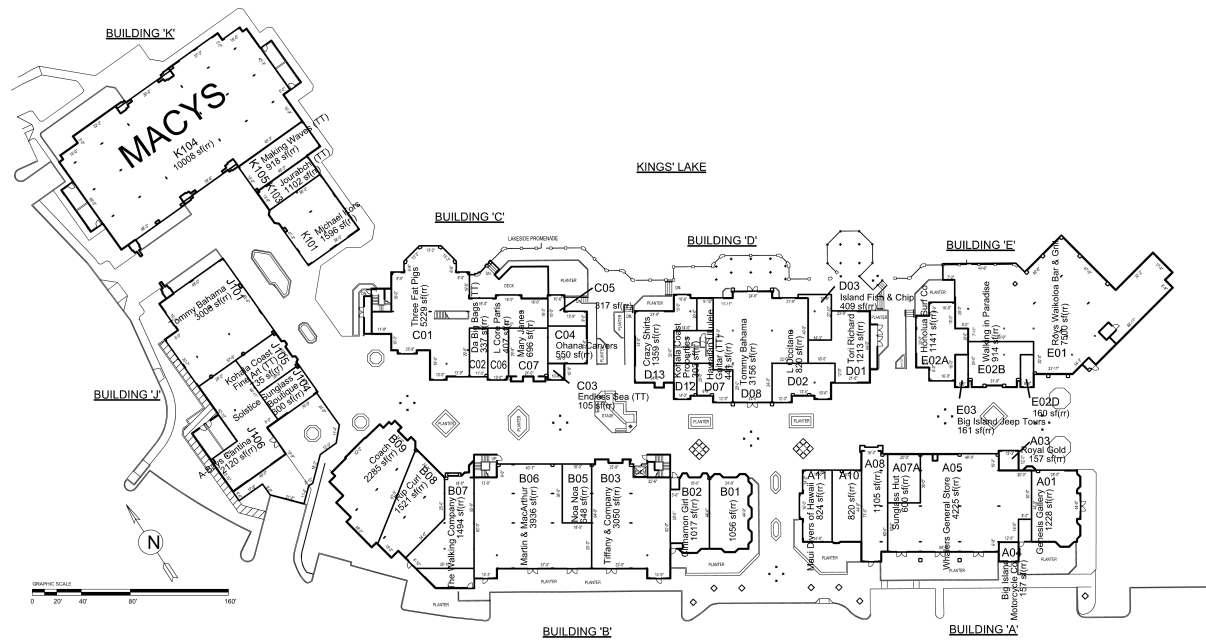

Kings' Shops

KINGS SHOPS		 3344 Peachtree Road, N.E. Suite 1600 Atlanta, Georgia 30326
200 Peachtree South Drive, Atlanta, GA 30378		
MAIN LEVEL		
LEASE PLAN		REVISION DATE 04/01/17

Coach

Martin & MacArthur