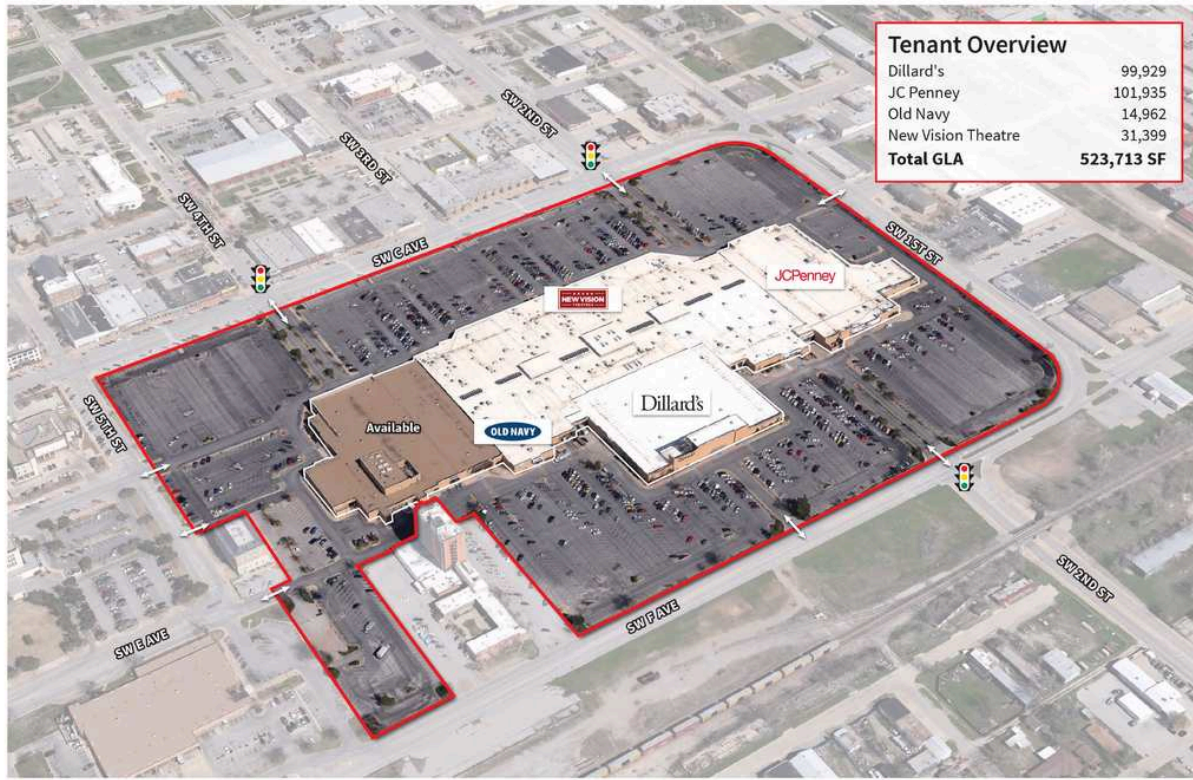

# Central Mall - Lawton, OK

**Central Mall Lawton**  
200 SW C Avenue, Lawton, OK 73501

Tenant Overview	
Dillard's	99,929
JC Penney	101,935
Old Navy	14,962
New Vision Theatre	31,399
<b>Total GLA</b>	<b>523,713 SF</b>

Revision Date: 03/22/19

American Eagle Outfitters

Buckle

Old Navy

Shoe Dept. Encore

The Childrens Place

Victoria's Secret